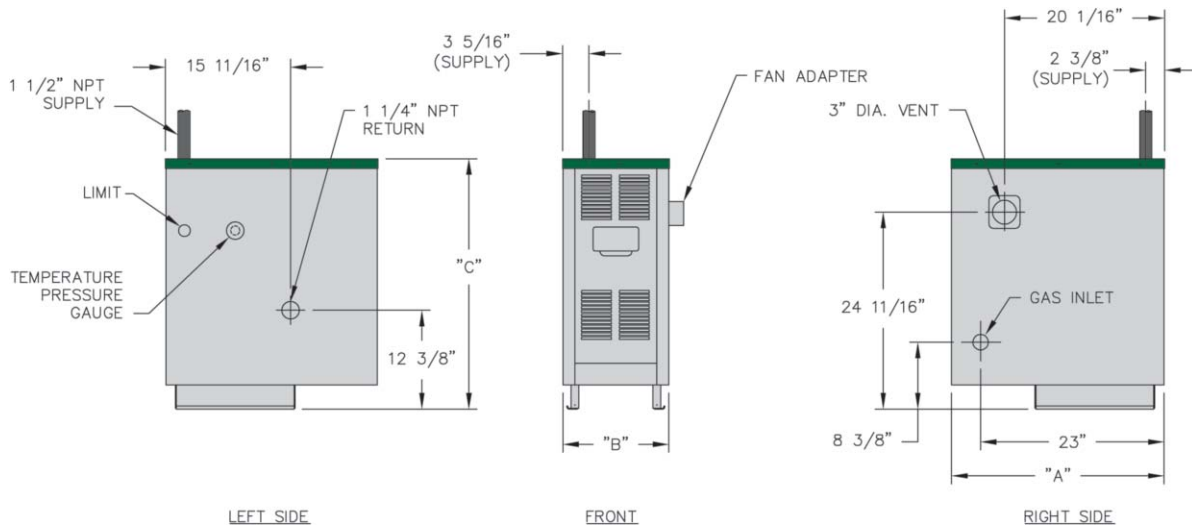

Technical Information

Boiler Dimensions

Boiler Model Number	Jacket Depth "A"	Jacket Width "B"	Jacket Height "C"
DE-03	26-5/8"	12-1/2"	31-3/8"
DE-04		15-7/8"	
DE-05		19-1/4"	
DE-06		22-5/8"	

Crated Dimensions & Shipping Weights

Boiler Model Number	Depth WPC	Width WPC	Height WPC	Approximate Shipping Weight (lbs.)
DE-03	30-7/8"	28-1/2"	36-1/2"	325
DE-04		28-1/2"		395
DE-05		35-1/2"		465
DE-06		35-1/2"		535

Boiler Ratings

Series DE™					Water Content, gal
Boiler Model Number	Input, MBH	Heating Capacity ³ , MBH	Net Ratings Water ^{1,2} , MBH	AFUE ³ , %	
DE-03	70	58	50	82.1	4.72
DE-04	105	87	76	82.0	6.00
DE-05	140	116	101	82.0	7.28
DE-06	165	136	118	82.0	8.56